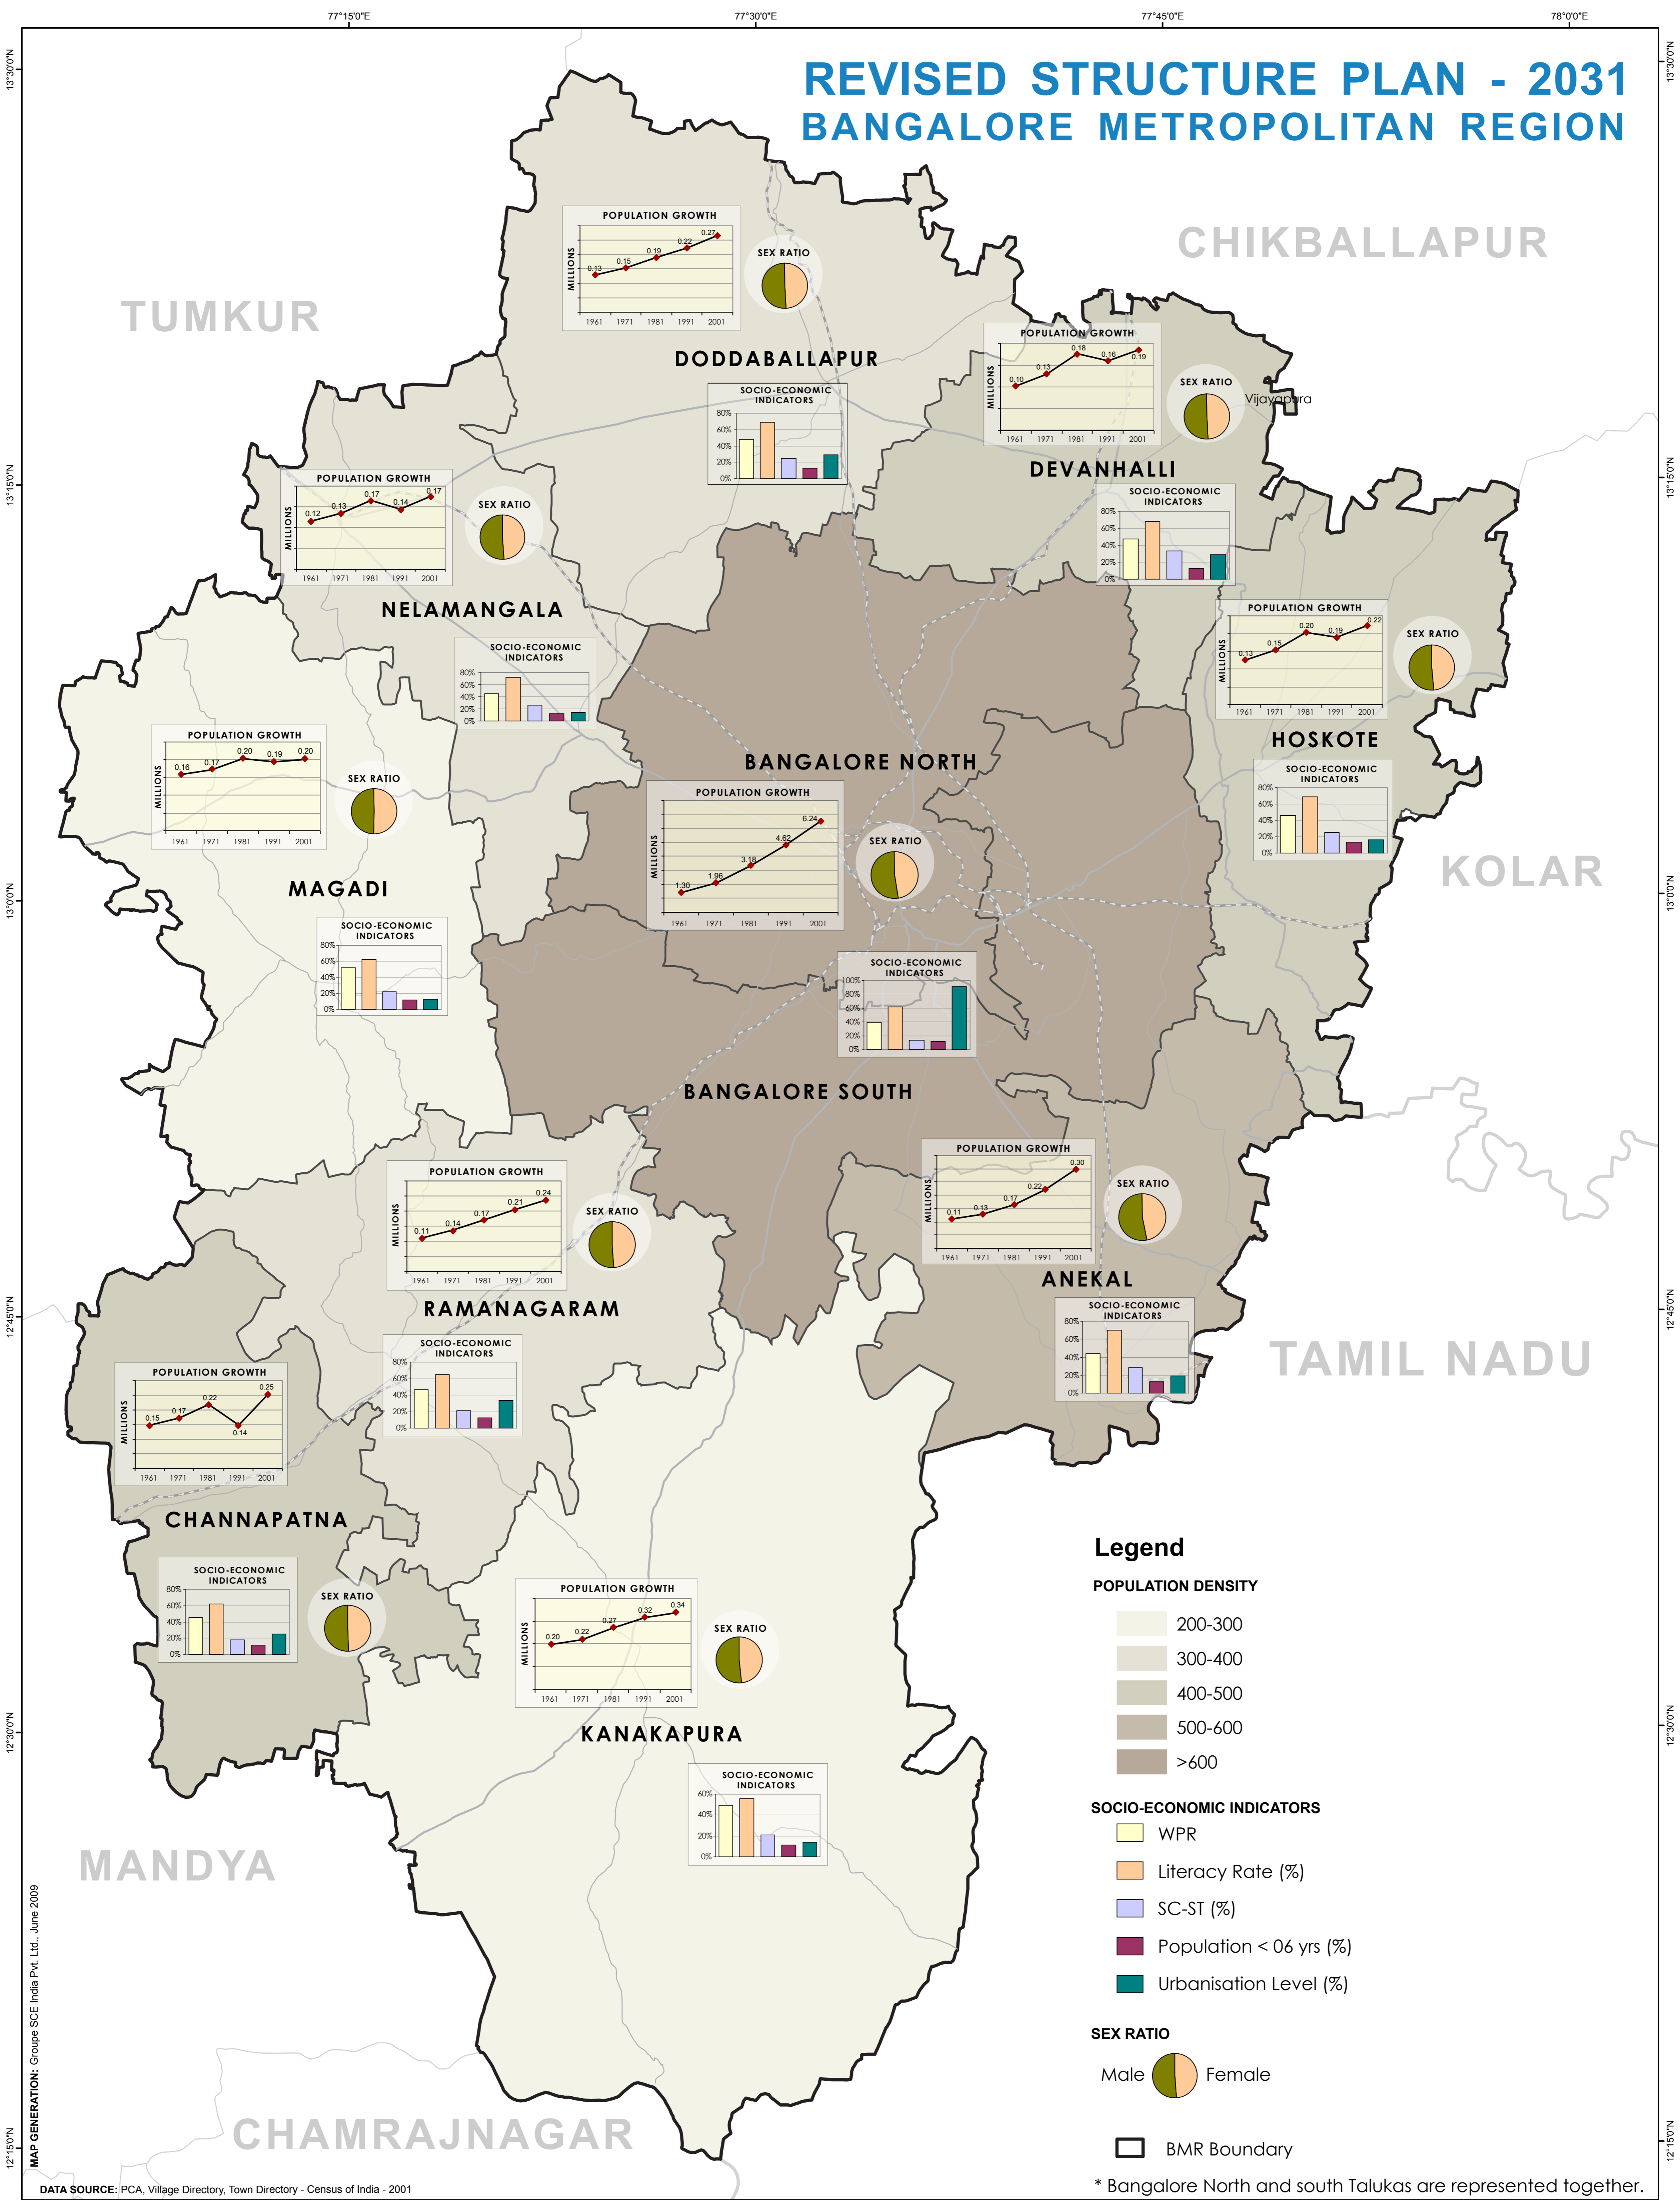

REVISED STRUCTURE PLAN - 2031 BANGALORE METROPOLITAN REGION

DEMOGRAPHIC PROFILE